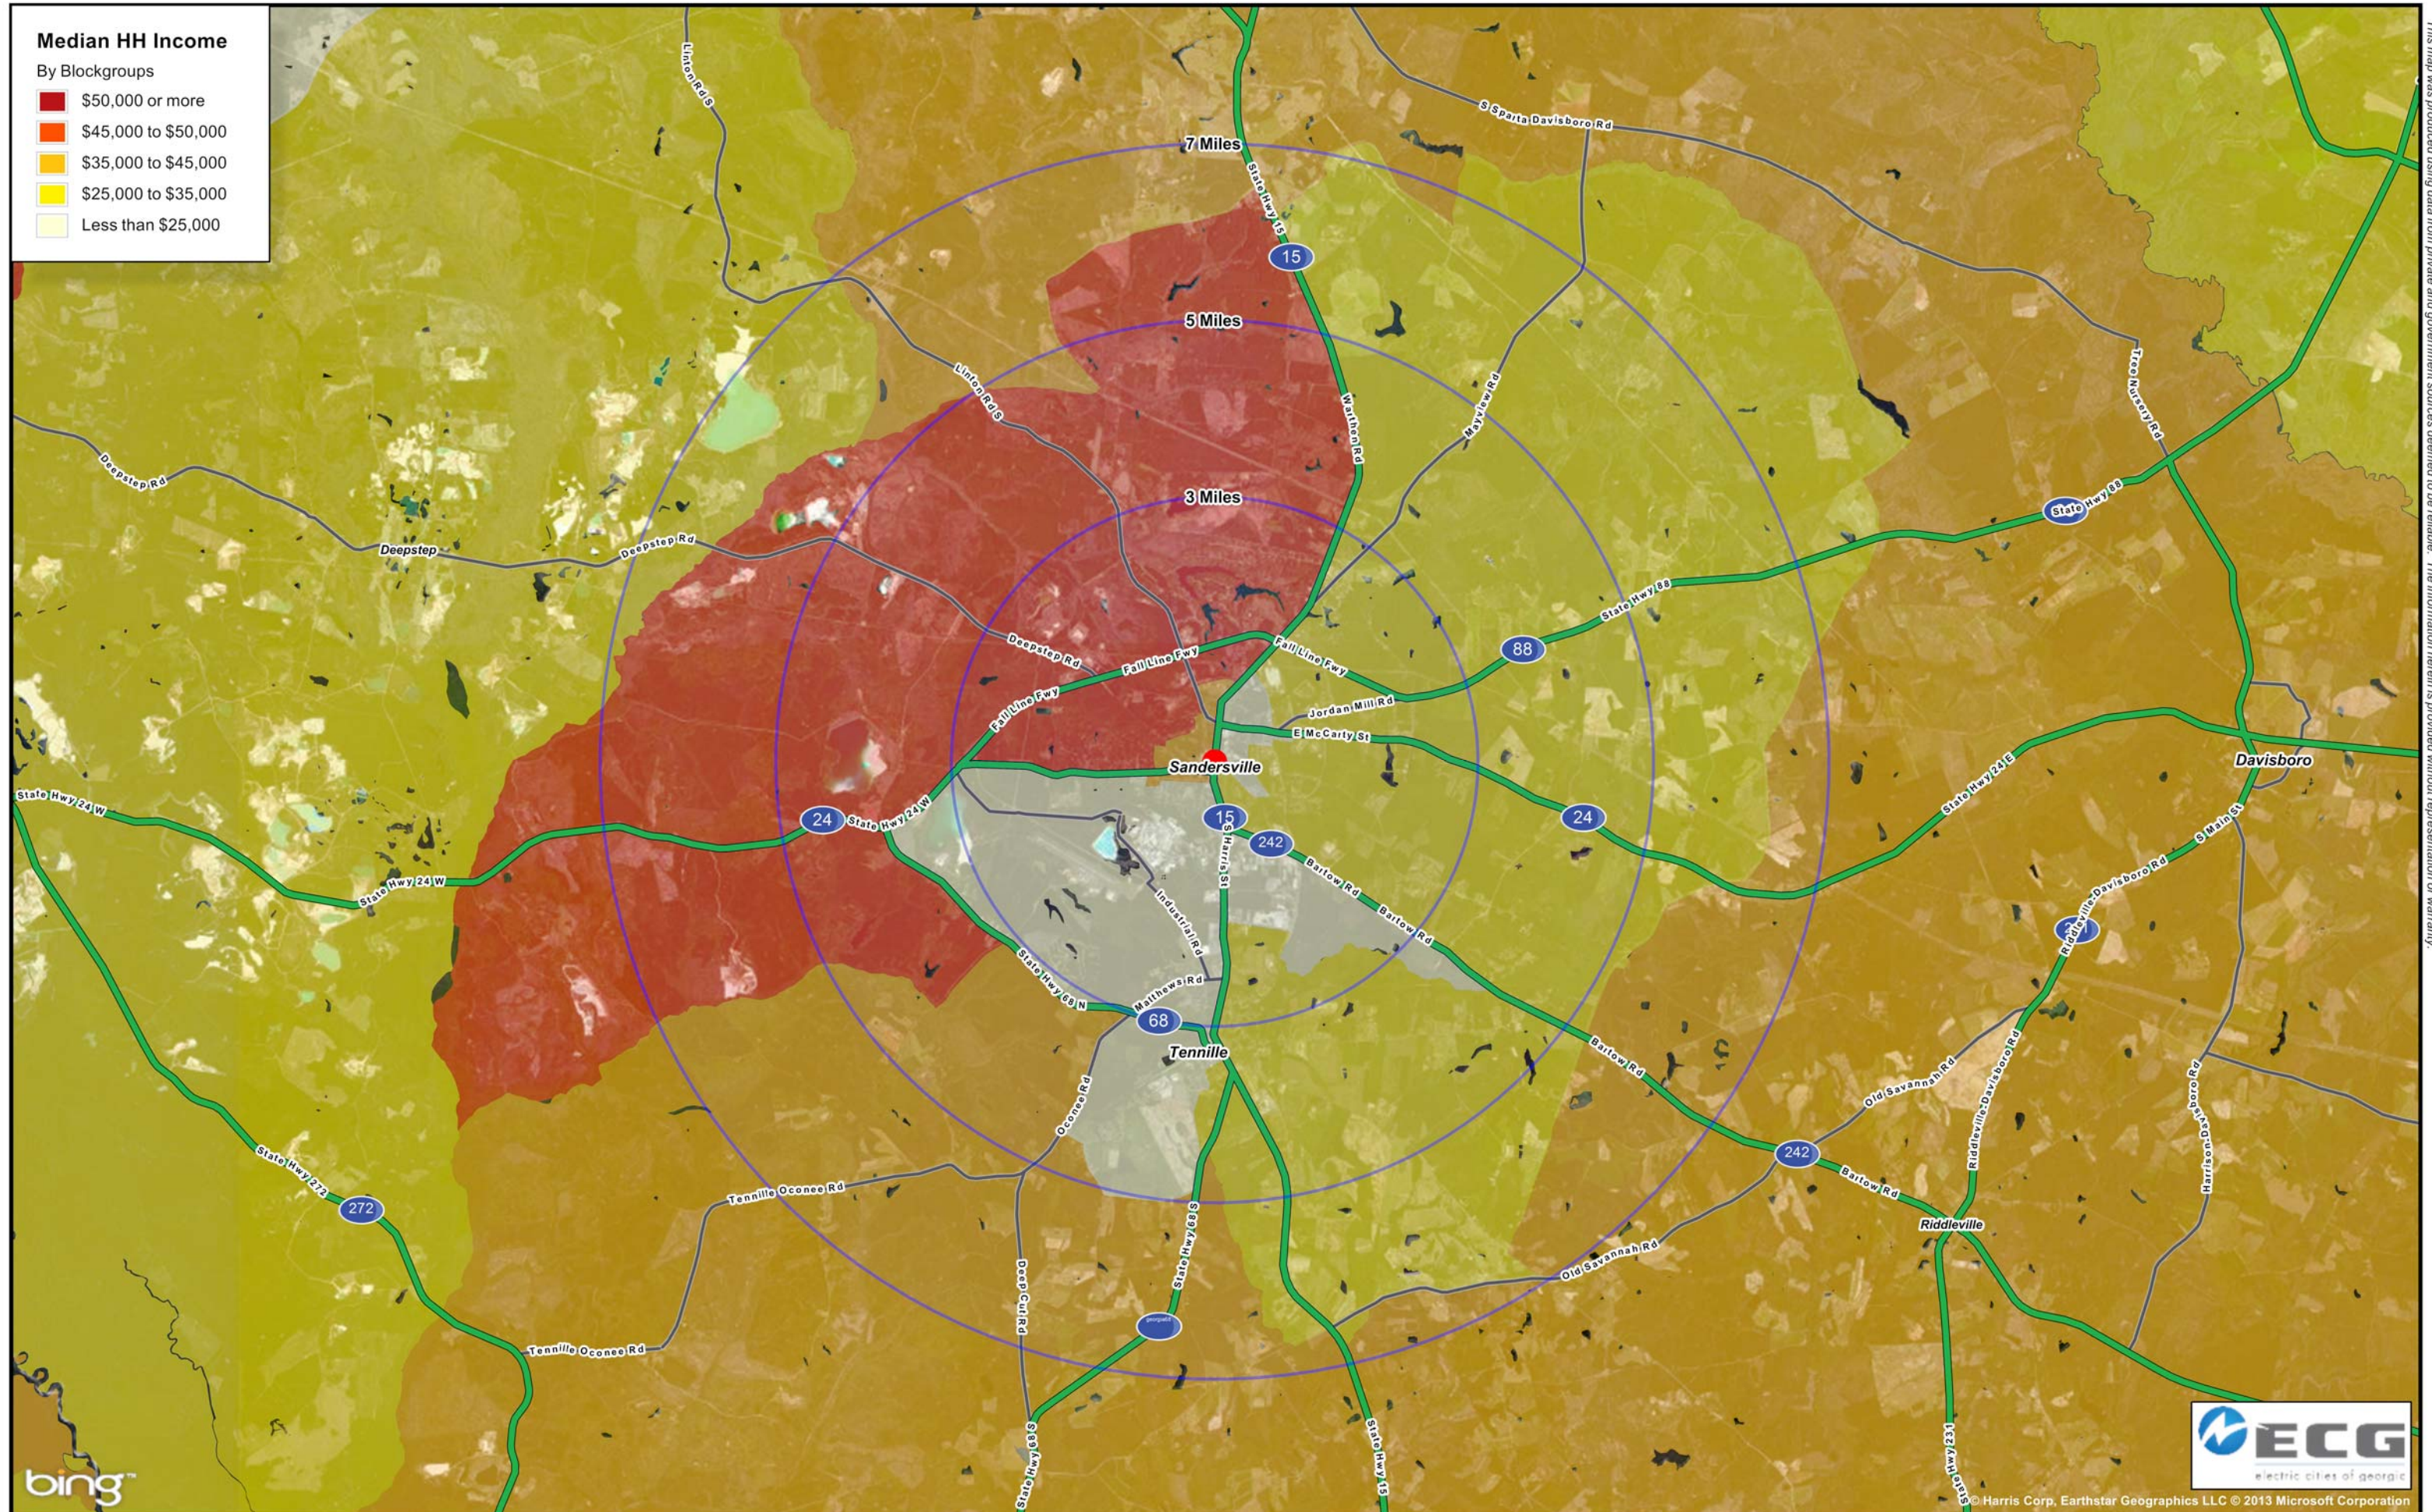

**Median HH Income**

By Blockgroups

- \$50,000 or more
- \$45,000 to \$50,000
- \$35,000 to \$45,000
- \$25,000 to \$35,000
- Less than \$25,000

This map was produced using data from private and government sources deemed to be reliable. The information herein is provided without representation or warranty.