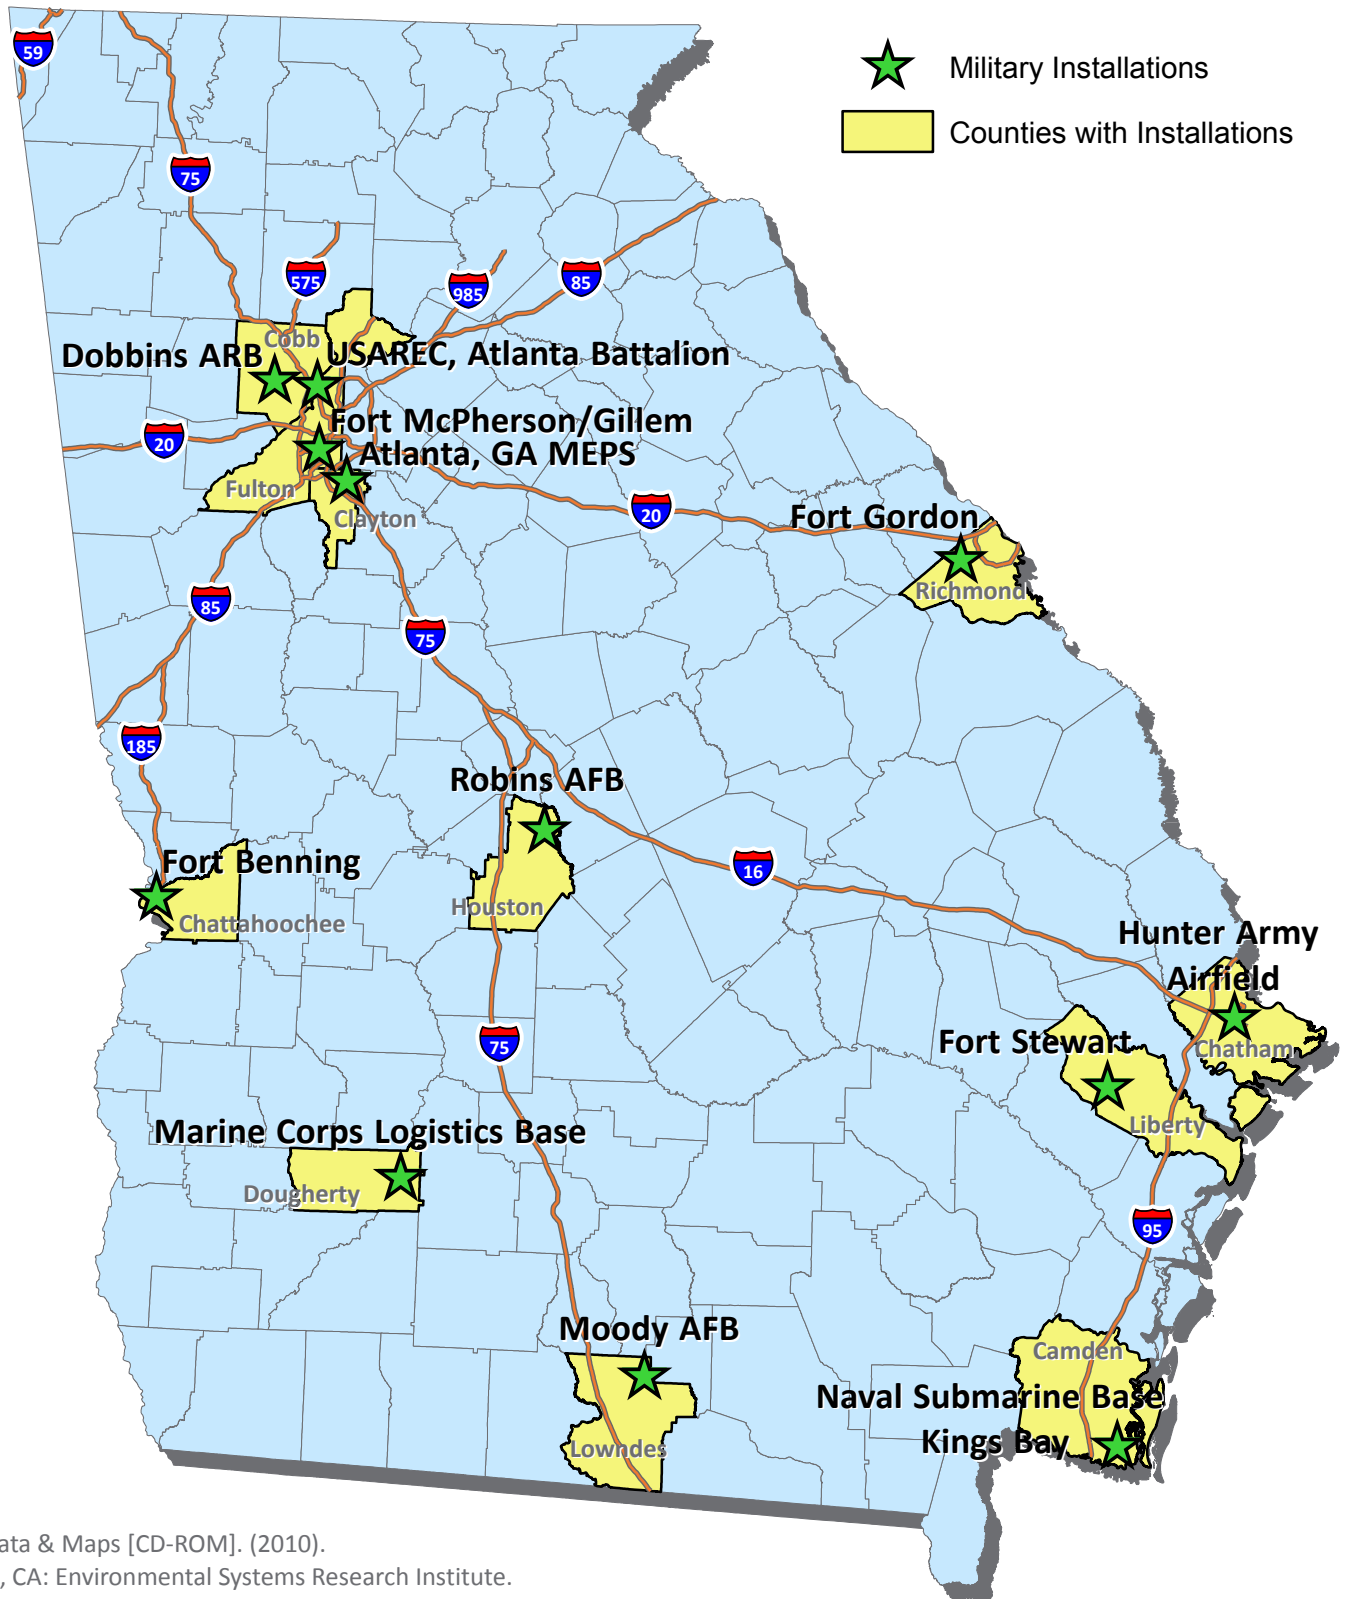

# Georgia Military Installations

Sources:

- 1) ESRI Data & Maps [CD-ROM]. (2010). Redlands, CA: Environmental Systems Research Institute.
- 2) DOD, [www.militaryinstallations.dod.mil](http://www.militaryinstallations.dod.mil), 2011