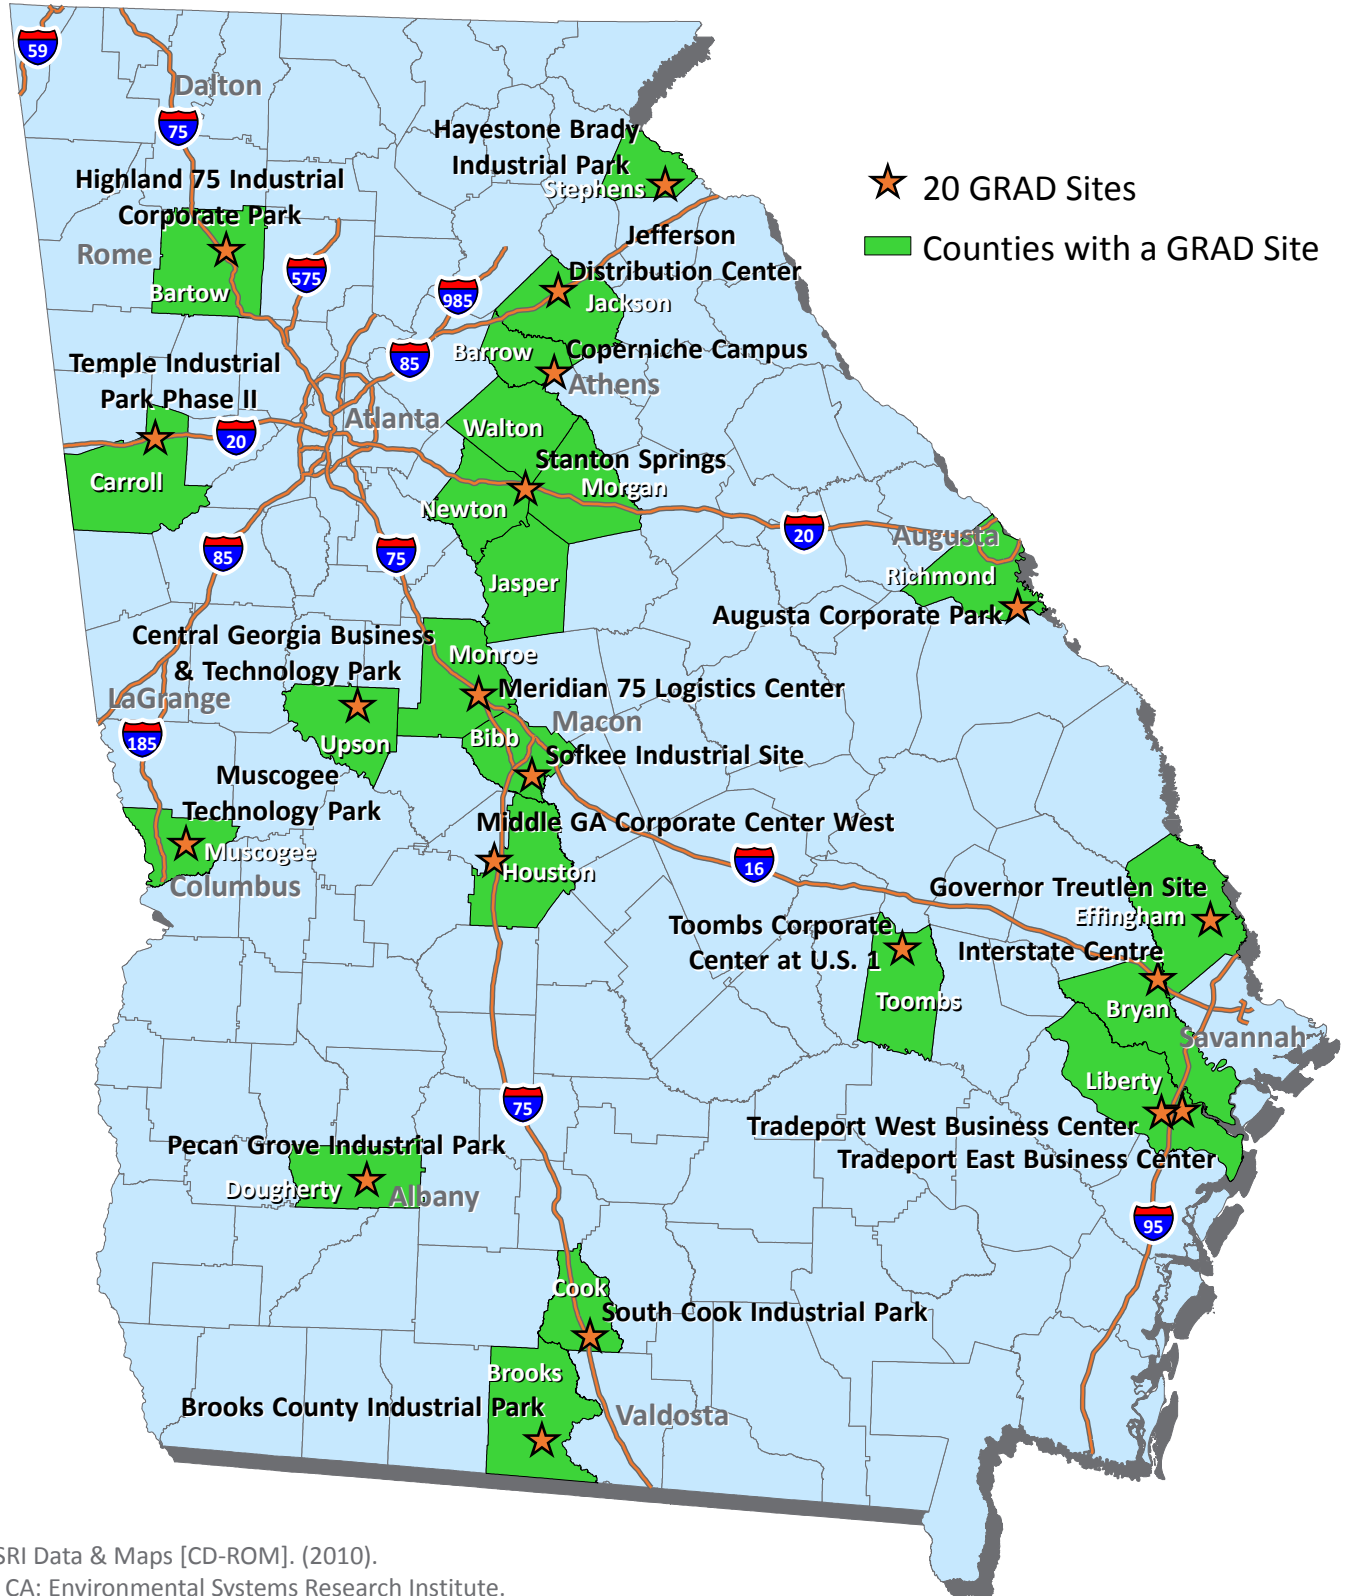

# GRAD Sites

## Georgia Ready for Accelerated Development

Source: ESRI Data & Maps [CD-ROM]. (2010).  
 Redlands, CA: Environmental Systems Research Institute.