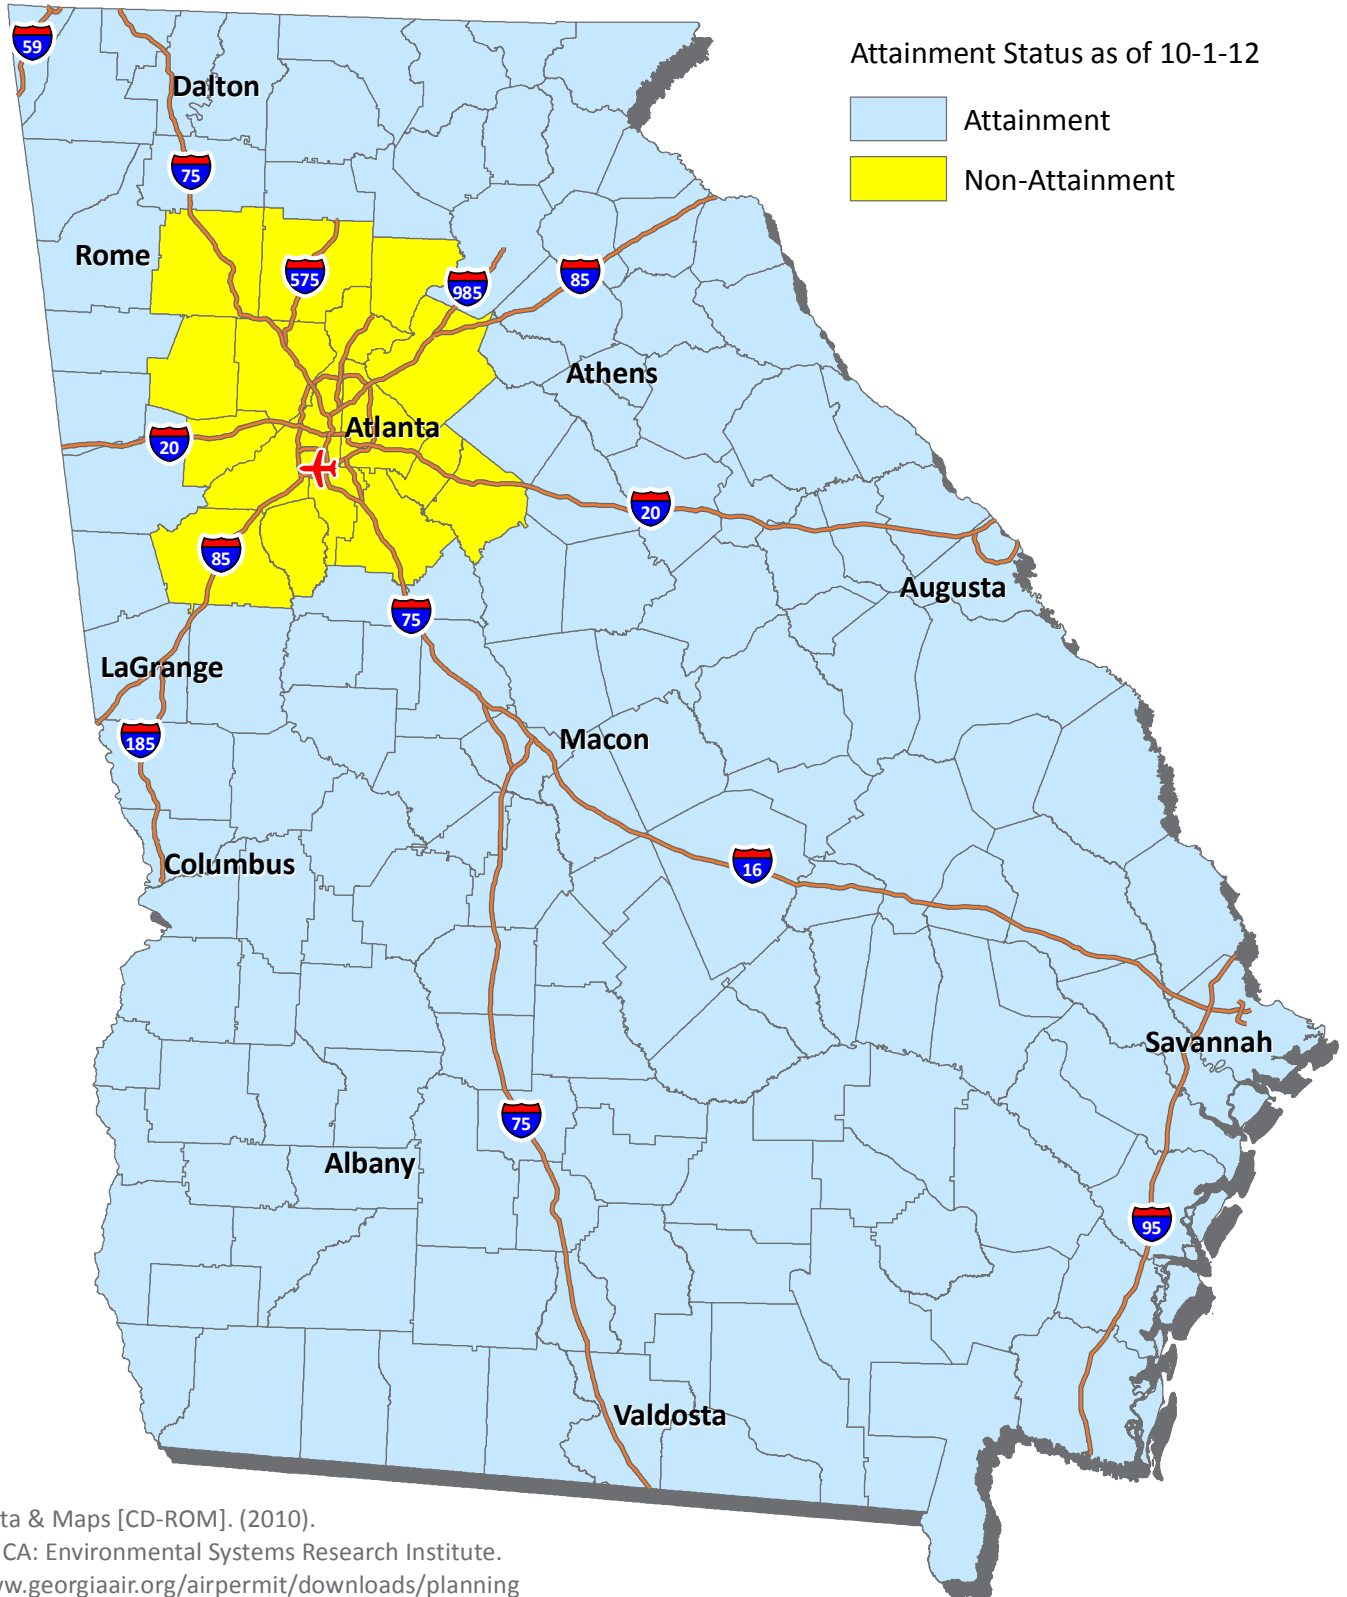

Georgia Non-Attainment Areas

Sources:

- 1) ESRI Data & Maps [CD-ROM]. (2010). Redlands, CA: Environmental Systems Research Institute.
- 2) EPA, www.georgiaair.org/airpermit/downloads/planning/support/naa/2008_O3_naa_map.pdf, January 11th, 2013