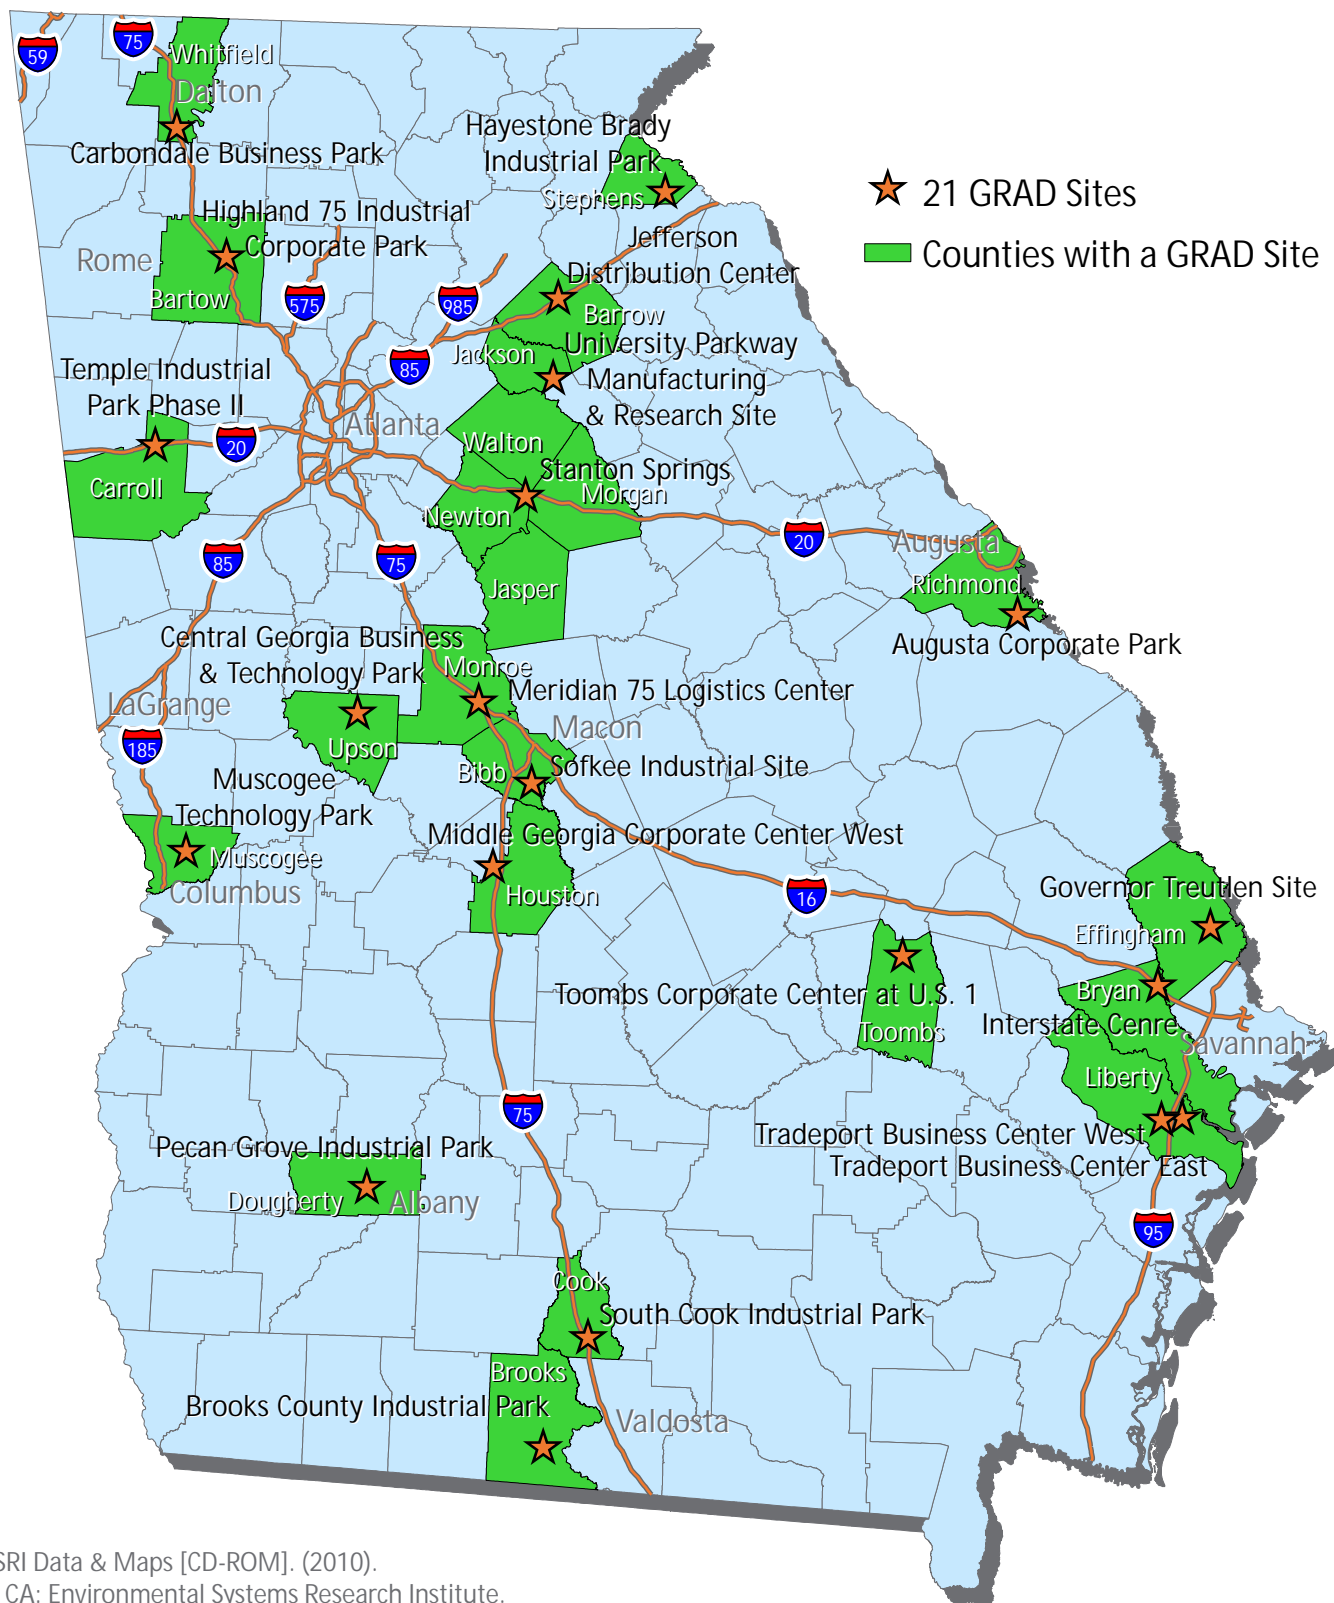

# GRAD Sites

Georgia Ready for Accelerated Development

Source: ESRI Data & Maps [CD-ROM]. (2010).  
Redlands, CA: Environmental Systems Research Institute.