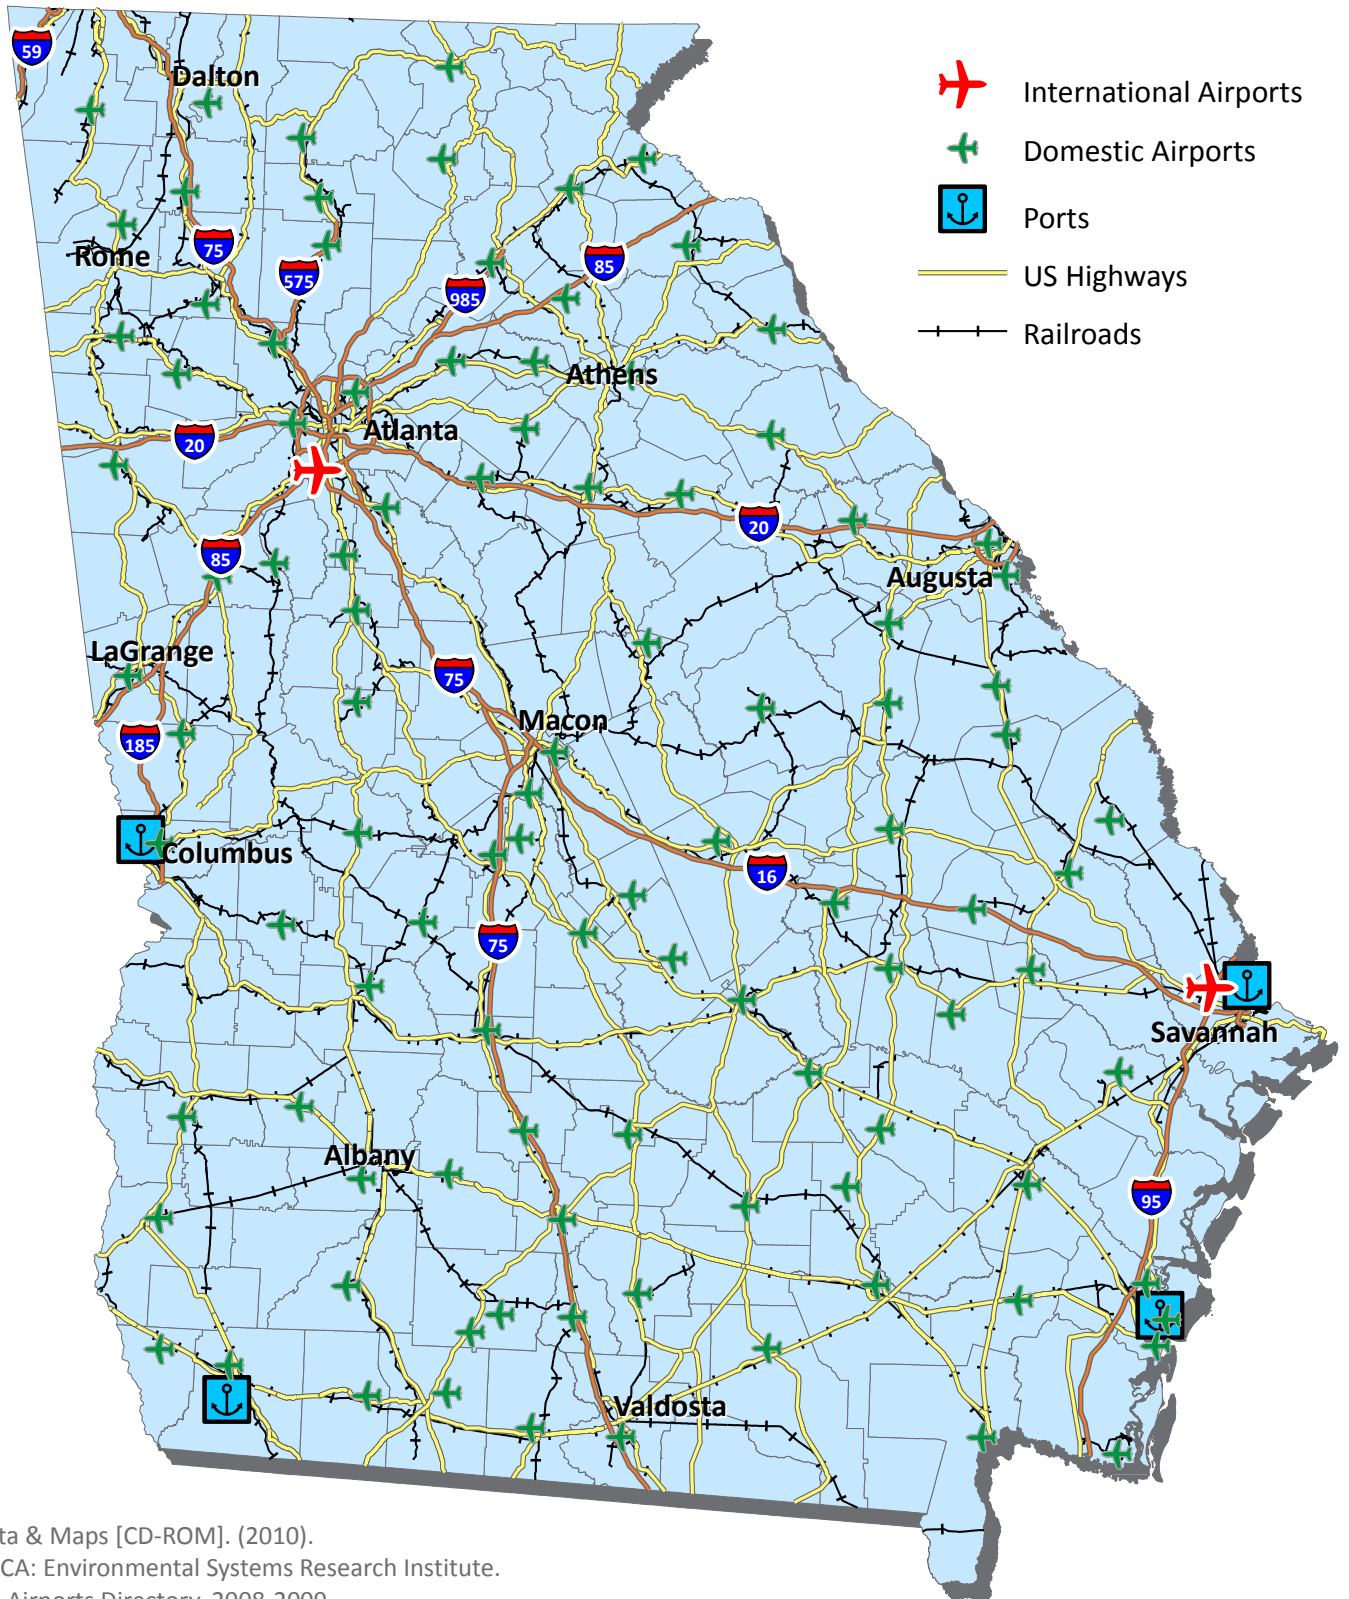

# Statewide Transportation Network Map

Sources:

- 1) ESRI Data & Maps [CD-ROM]. (2010). Redlands, CA: Environmental Systems Research Institute.
- 2) Georgia Airports Directory, 2008-2009, [georgia-aviation.dot.ga.gov](http://georgia-aviation.dot.ga.gov)